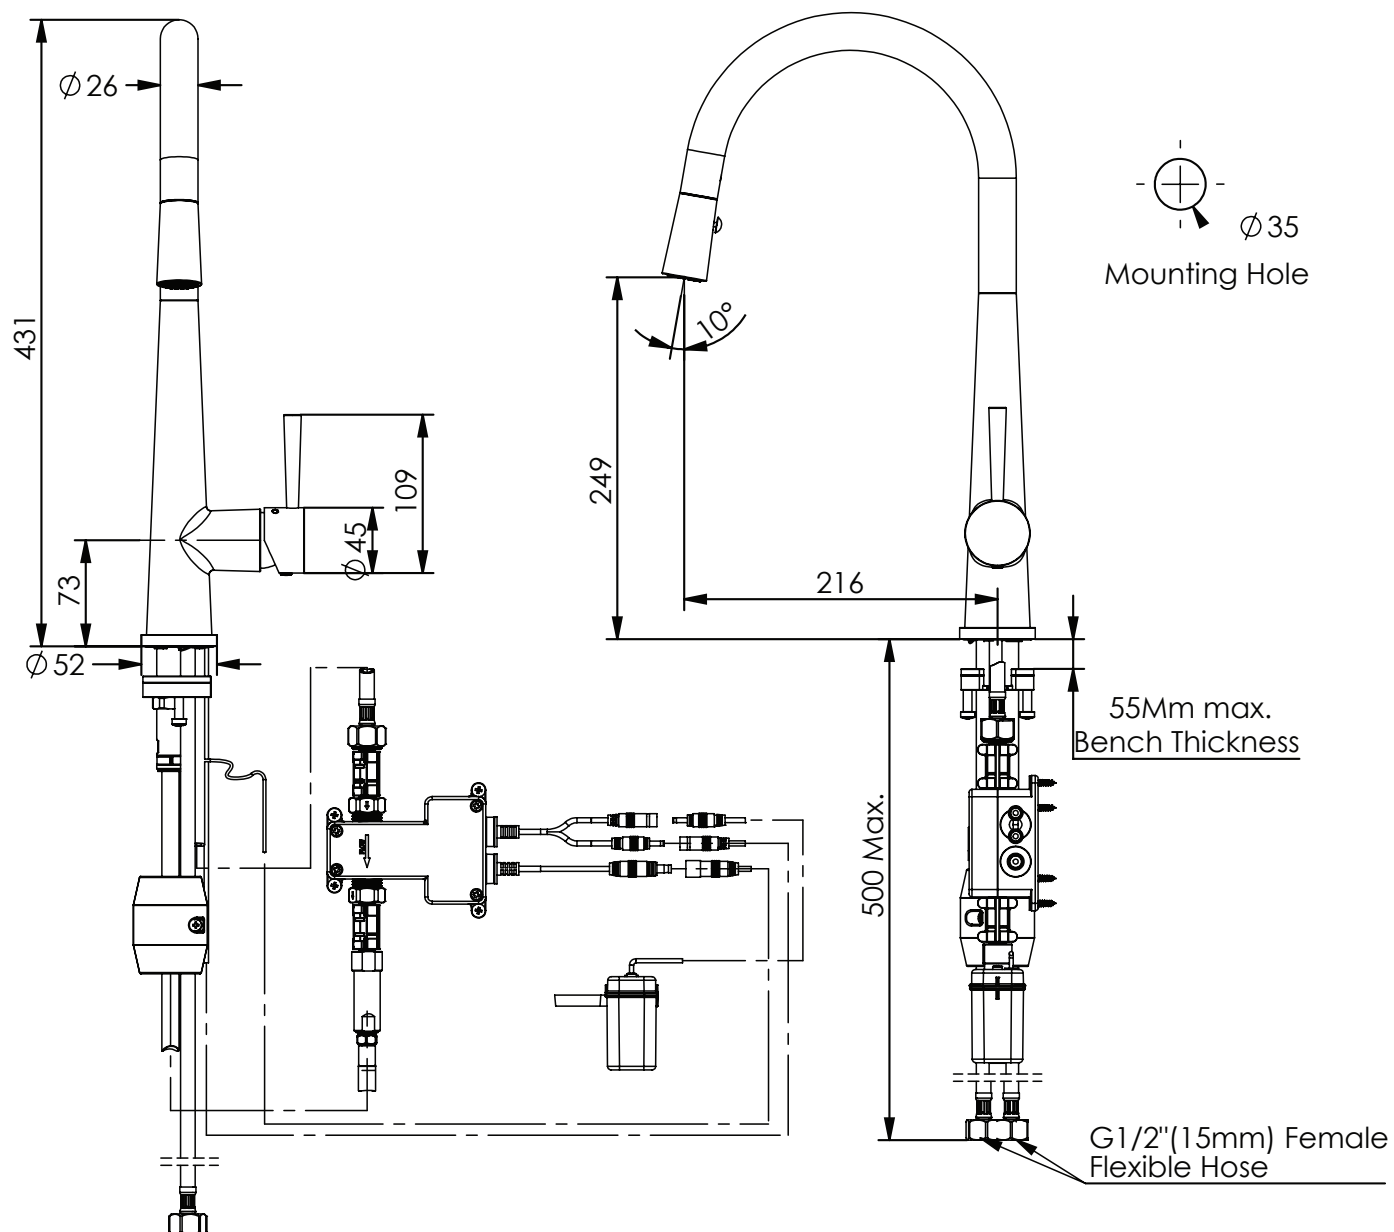

GALIANO

Kontakt® Pull-Down Sink Mixer

LF1758203CP | Chrome
LF1758203BN | Brushed Nickel
LF1758203BB | Brushed Brass
LF1758203MB | Matte Black
LF1758203BC | Brushed Copper
LF1758203GM | Gun Metal

WELS 5 Star 6.0L/M | MP
Swivel Spout | Dual Function Spray
KONTACT® Technology